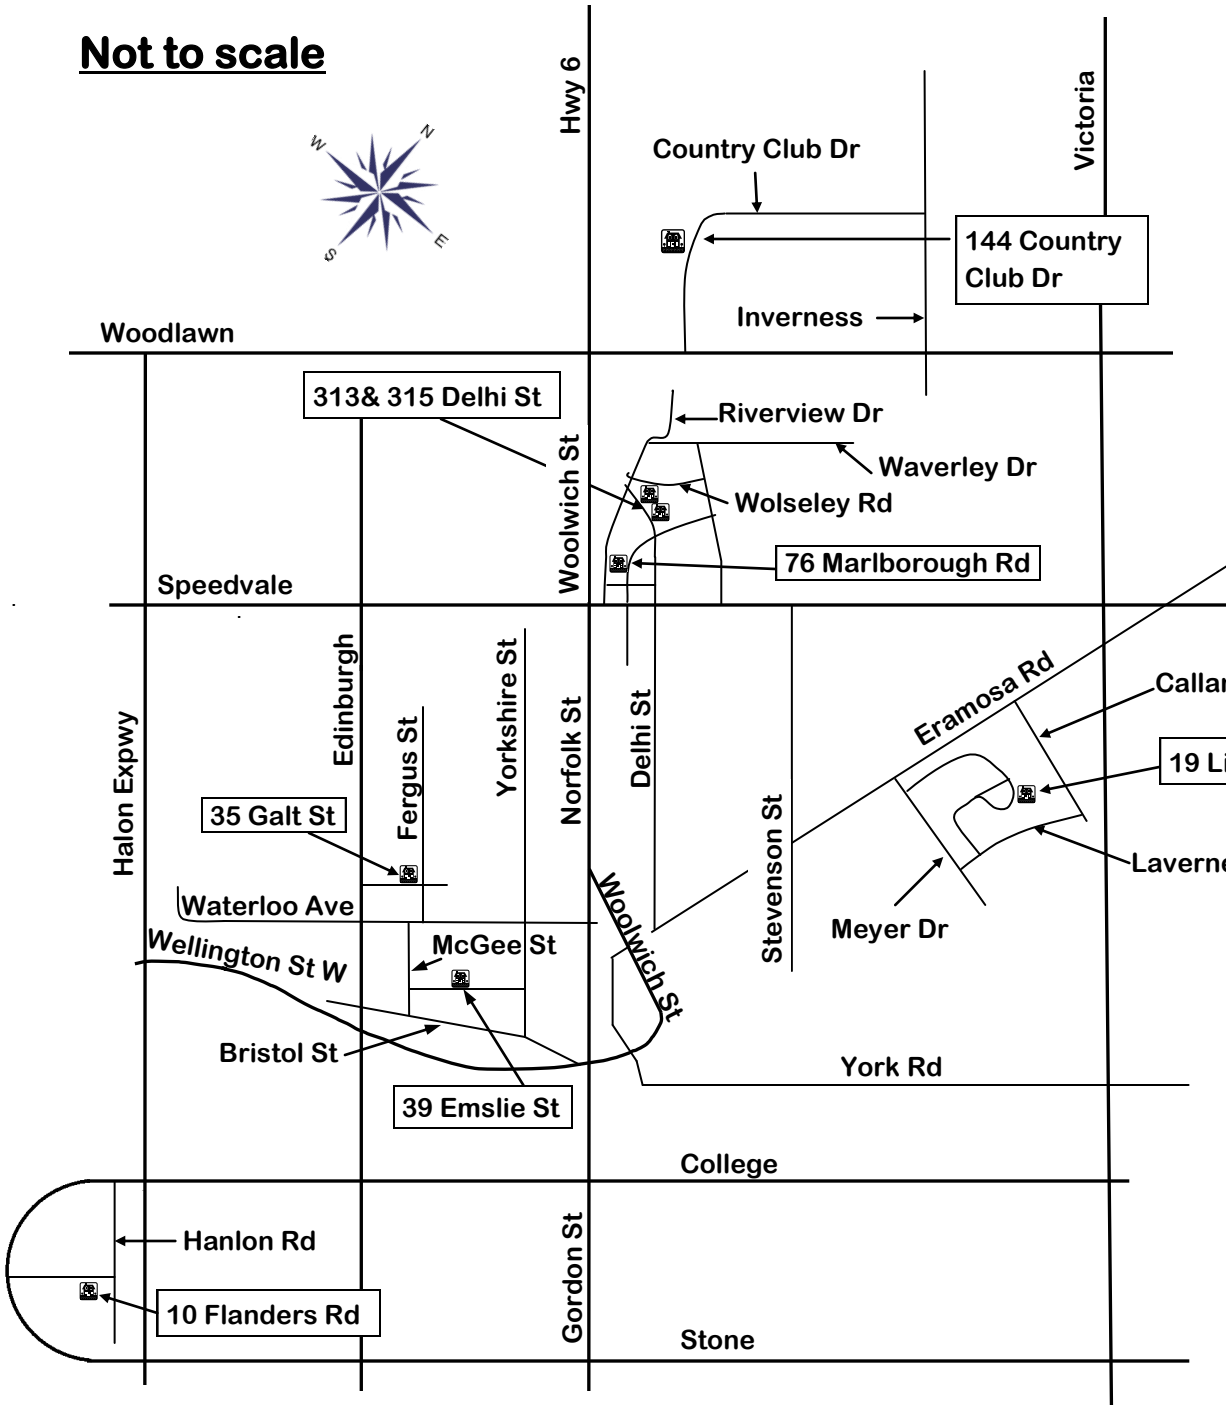

Not to scale

Hwy 124 to Everton
(19 Min. Drive)

Index of Gardens

In Everton:
0109 Oliphant St.

In Guelph:
144 Country Club Dr.
313 & 315 Delhi St.
76 Marlborough Rd.
19 Lincoln Cresc.
35 Galt St.
39 Emslie St.
10 Flanders Rd.